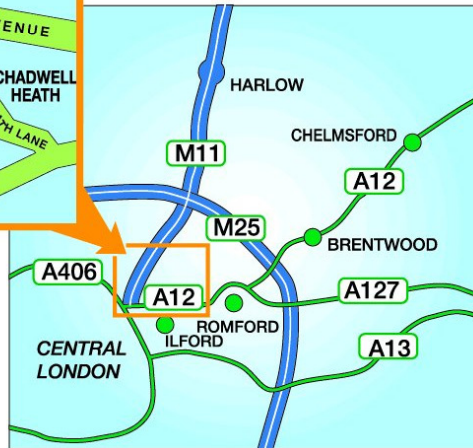

**Hainault Rd  
NOT  
Hainault Rd**

**From the M11:** At the end of the M11, take the left hand fork towards The City and A12. Take the first exit and at the roundabout at the end of the slip road take the first exit onto Redbridge Lane East. Go across several mini roundabouts and, when coming to a large one, go straight over into Longwood Gardens. Continue along Longwood Gardens (over some more mini roundabouts!) until you get to another slightly larger one. Turn right at this roundabout into Fremantle Road.

At the traffic lights, turn left into Barkingside High Street. Carry on down until you reach the main roundabout. Take the third exit into Forest Road. The Centre is about 100 yards up on the left hand side just before the railway bridge.

**By Underground:** We are located next to Fairlop Tube Station on the Central Line.

**From the North Circular Eastbound:** Take the A1400 exit off the North Circular (just before the M11). At the roundabout take the 2<sup>nd</sup> exit towards Southend and the A127. Go over a set of pedestrian lights and at the next set of lights take the left hand turn into Clayhall Avenue. Go straight up Clayhall and at the roundabout go straight over (effectively the first exit.) At the traffic lights turn left into Barkingside High Street. At the next roundabout take the third exit into Forest Road.