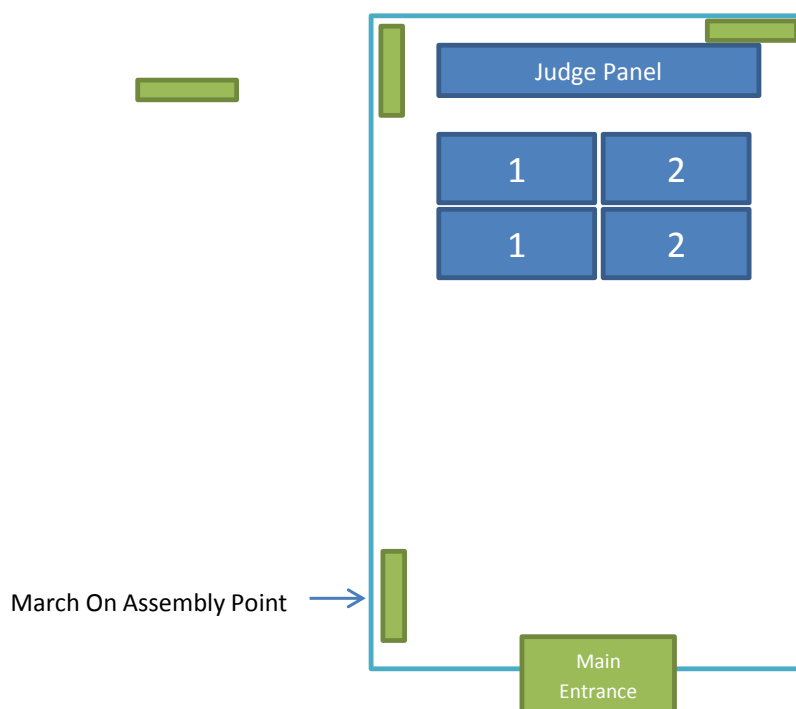

London Regional Trampoline Championships 2015

'March On' Information

Dear all,

As like last year, the organising committee are using the use of march ons.

To aid smooth running of the event please note the following information in relation to the methodology of the March Ons.

March On Methodology

1) Each Flight will be required to march on prior to their general warm up.
2) The organising team will announce each flight to assemble for their march on. Please note: it is the Team Manager's responsibility to ensure their are in the correct place at the correct time for their march on.
3) The assembly point for the march ons will be located within the corridor to the sports hall. The entrance point is the fire exit doors located to the the sports hall (as you walk in from the main entrance). This is usually the refreshment stall is located (this will be sign posted).

Please note the diagram below.